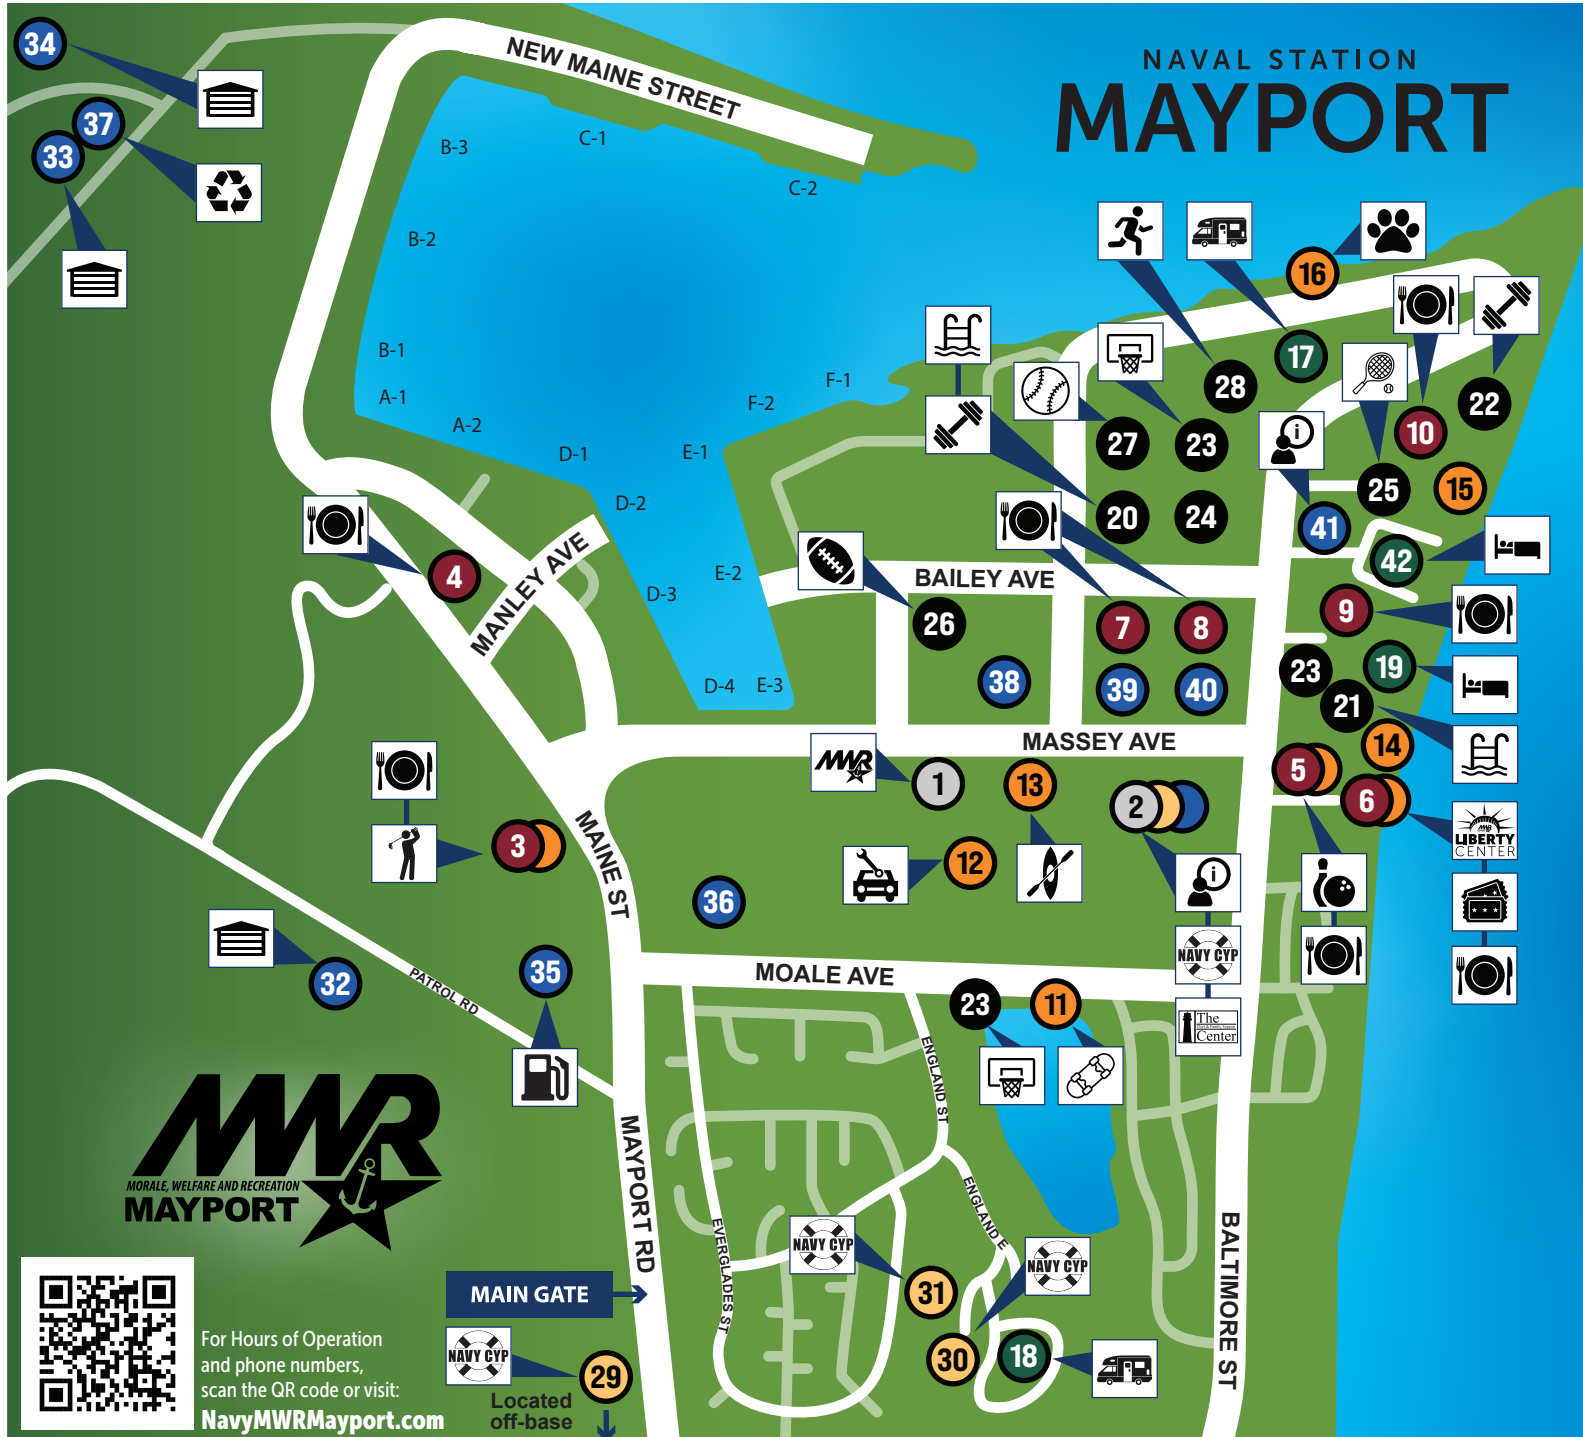

NAVAL STATION MAYPORT

For Hours of Operation and phone numbers, scan the QR code or visit: NavyMWRMayport.com

MAIN GATE
 Located off-base

MAP #	BLDG #	LOCATION	MAP #	BLDG #	LOCATION	MAP #	BLDG #	LOCATION
ADMINISTRATION			12	414	AUTO SKILLS CENTER	28		FIELD 4
1	414	MWR ADMIN	13	392	OUTDOOR ADVENTURES / VEHICLE STORAGE	CHILD & YOUTH PROGRAMS		
2	1	NAVSTA ADMIN	14	2079	SEA OTTER PAVILION	2	1	SCHOOL LIAISON
RESTAURANTS & CATERING			15	2069	SEA GULL PAVILION	29	1960	CHILD DEVELOPMENT CENTER 1
3	1981	BOGEY'S / THE GROVE CONF. ROOM	16	2070/1/2	JETTIES PAVILION / DOG PARK	29	2287	CHILD DEVELOPMENT CENTER 2
4	1596	DUNKIN' DONUTS / PANDA EXPRESS	LODGING			30	2084	YOUTH ACTIVITIES CENTER
5	244	SPINZ HAND CRAFTED FOOD	17	2062	PELICAN ROOST RV PARK	31	1326	TEEN CENTER
6	245	LOGGERHEADS PUB	18		OSPREY COVE RV PARK	SUPPORT & SERVICES		
6	245	THE TORTUGA CONF. ROOM	19	1980	NAVY LODGE	2	1	FLEET & FAMILY SUPPORT CENTER
7	1397	SUBWAY	42		NAVY GATEWAY INNS & SUITES	32	392	VEHICLE STORAGE LOT
8	332	GALLEY	FITNESS			33	2816	VEHICLE STORAGE LOT
9	243	OCEAN BREEZE CONF. & CATERING CENTER	20	1391	FITNESS CENTER / NATATORIUM / MASSAGE	34	2817	DEPLOYED / RV VEHICLE STORAGE LOT
9	243	SEAGLASS	20	1391	DEPLOYED FORCES SUPPORT	35	2039	NEX GAS STATION
10	1893	FOC'SLE LOUNGE / CPO CLUB	21	268/1425	OUTDOOR POOL	36	289	HOUSING OFFICE
ENTERTAINMENT & RECREATION			22	1893	SURFSIDE FITNESS CENTER	37	1460	RECYCLING
3	1981	WINDY HARBOR GOLF CLUB	23		BASKETBALL COURT (3)	38	2104	BRANCH HEALTH CLINIC
5	244	PINZ BOWLING CENTER / BEACHSIDE BINGO	24		NOFFS ZONE	39	460	NAVY COLLEGE OFFICE / USPS / NFCU
6	245	THE BEACON / COMPUTER COVE	25		TENNIS COURT	39	1264	NEX / UNIFORM / HAIRCUTS
6	245	LIBERTY CENTER / TICKETS & TRAVEL	26		FIELD 1 MULTIPURPOSE FIELD	40	350	CHAPEL
11		SKATE PARK	27		FIELD 2 & 3 SOFTBALL FIELDS	41	2105	BARRACKS CHECK-IN