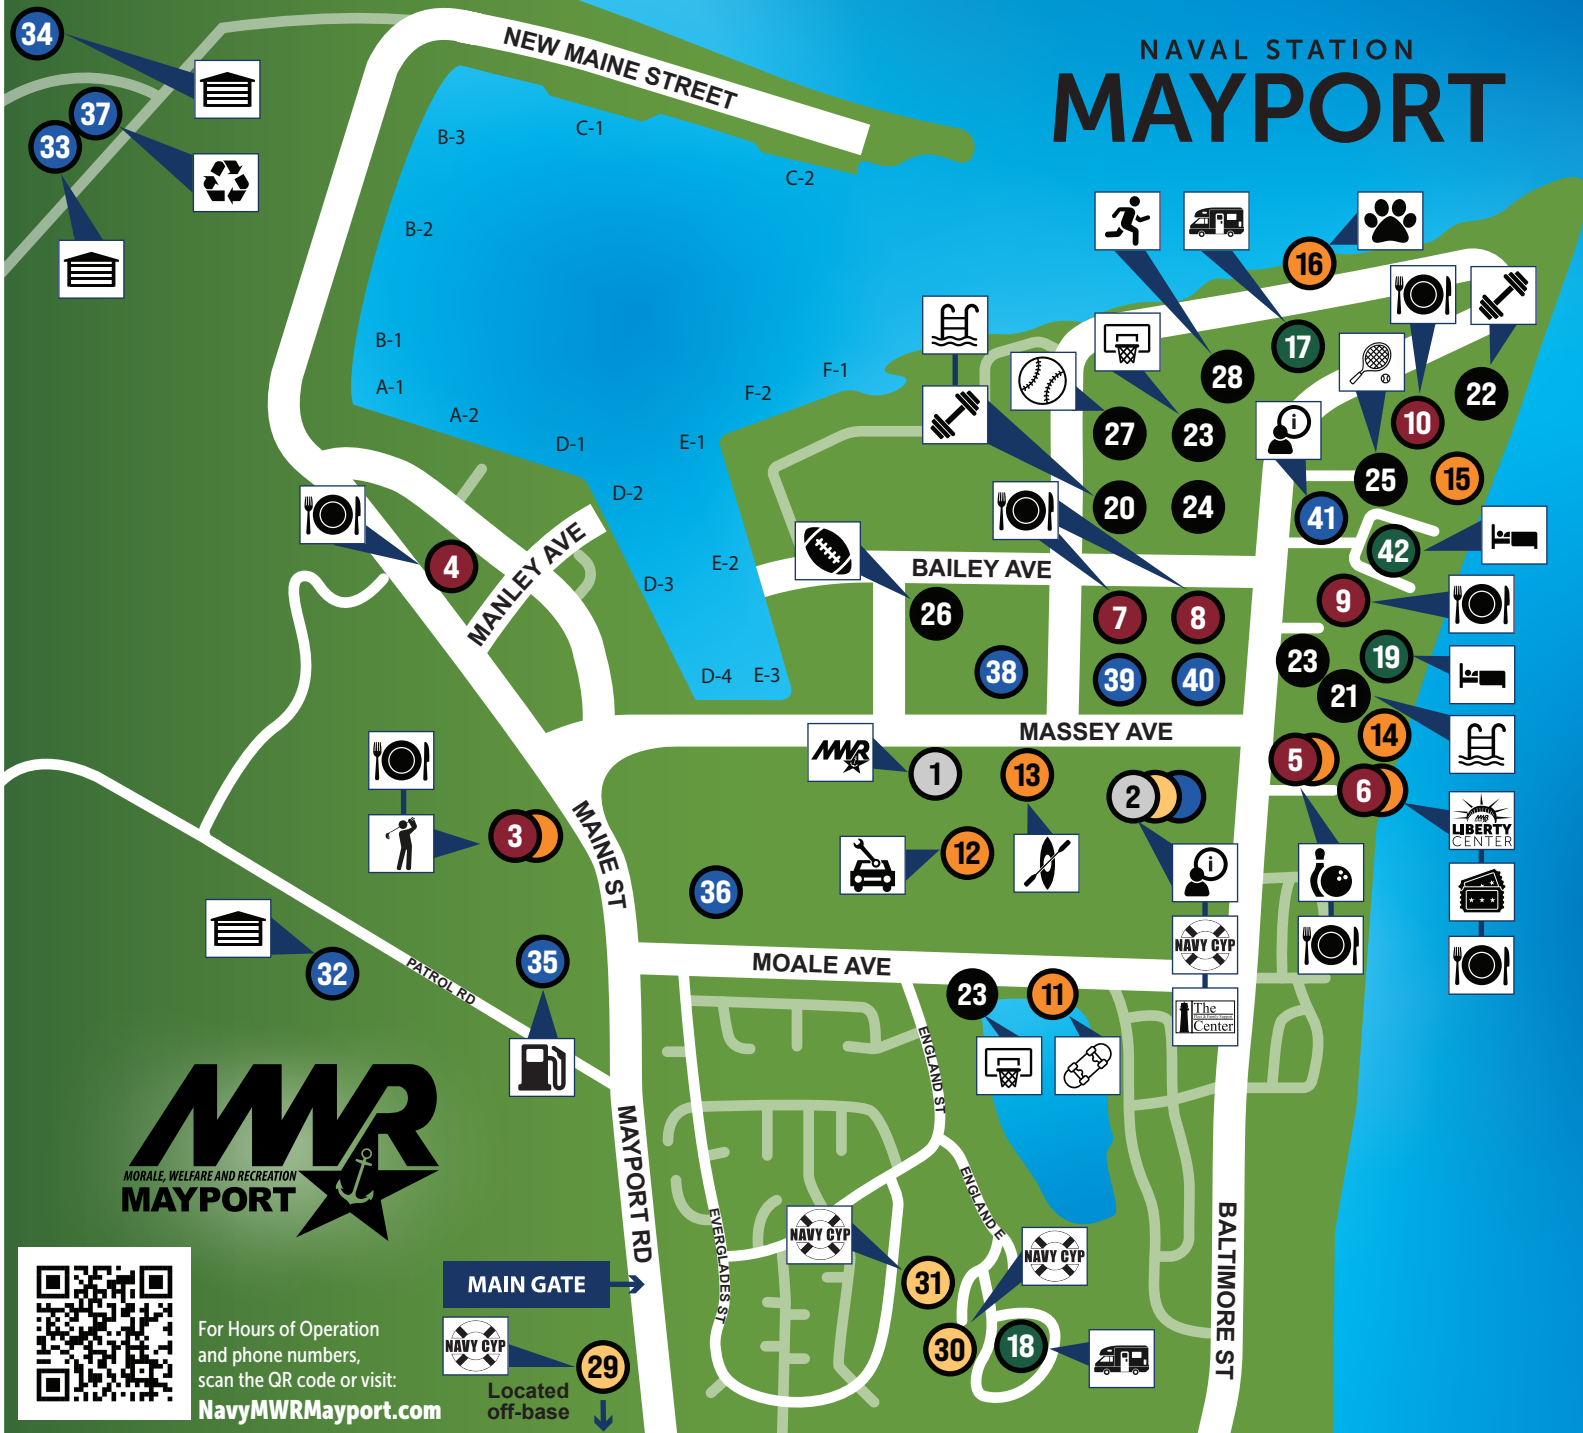

# NAVAL STATION MAYPORT

For Hours of Operation and phone numbers, scan the QR code or visit: [NavyMWRMayport.com](http://NavyMWRMayport.com)

**MAIN GATE** →  
 Located off-base ↓

MAP #	BLDG #	LOCATION	MAP #	BLDG #	LOCATION	MAP #	BLDG #	LOCATION
<b>ADMINISTRATION</b>			12	414	AUTO SKILLS CENTER	28		FIELD 4
1	414	MWR ADMIN	13	392	OUTDOOR ADVENTURES / VEHICLE STORAGE	<b>CHILD &amp; YOUTH PROGRAMS</b>		
2	1	NAVSTA ADMIN	14	2079	SEA OTTER PAVILION	2	1	SCHOOL LIAISON
<b>RESTAURANTS &amp; CATERING</b>			15	2069	SEA GULL PAVILION	29	1960	CHILD DEVELOPMENT CENTER 1
3	1981	BOGEY'S / THE GROVE CONF. ROOM	16	2070/1/2	JETTIES PAVILION / DOG PARK	29	2287	CHILD DEVELOPMENT CENTER 2
4	1596	DUNKIN' DONUTS / PANDA EXPRESS	<b>LODGING</b>			30	2084	YOUTH ACTIVITIES CENTER
5	244	SPINZ HAND CRAFTED FOOD	17	2062	PELICAN ROOST RV PARK	31	1326	TEEN CENTER
6	245	LOGGERHEADS PUB	18		OSPREY COVE RV PARK	<b>SUPPORT &amp; SERVICES</b>		
6	245	THE TORTUGA CONF. ROOM	19	1980	NAVY LODGE	2	1	FLEET & FAMILY SUPPORT CENTER
7	1397	SUBWAY	42		NAVY GATEWAY INNS & SUITES	32	392	VEHICLE STORAGE LOT
8	332	GALLEY	<b>FITNESS</b>			33	2816	VEHICLE STORAGE LOT
9	243	OCEAN BREEZE CONF. & CATERING CENTER	20	1391	FITNESS CENTER / NATATORIUM / MASSAGE	34	2817	DEPLOYED / RV VEHICLE STORAGE LOT
9	243	SEAGLASS	20	1391	DEPLOYED FORCES SUPPORT	35	2039	NEX GAS STATION
10	1893	FOC'SLE LOUNGE / CPO CLUB	21	268/1425	OUTDOOR POOL	36	289	HOUSING OFFICE
<b>ENTERTAINMENT &amp; RECREATION</b>			22	1893	SURFSIDE FITNESS CENTER	37	1460	RECYCLING
3	1981	WINDY HARBOR GOLF CLUB	23		BASKETBALL COURT (3)	38	2104	BRANCH HEALTH CLINIC
5	244	PINZ BOWLING CENTER / BEACHSIDE BINGO	24		NOFFS ZONE	39	460	NAVY COLLEGE OFFICE / USPS / NFCU
6	245	THE BEACON / COMPUTER COVE	25		TENNIS COURT	39	1264	NEX / UNIFORM / HAIRCUTS
6	245	LIBERTY CENTER / TICKETS & TRAVEL	26		FIELD 1	40	350	CHAPEL
11		SKATE PARK	27		FIELD 2 & 3	41	2105	BARRACKS CHECK-IN